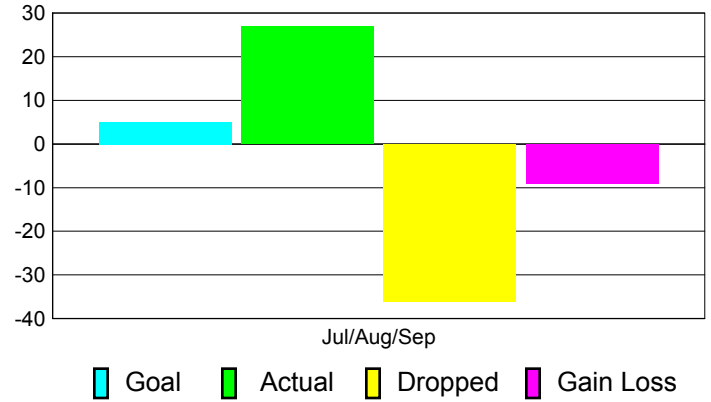

### YTD Status Quo Clubs 2012-2013

Status Quo Clubs Compared to Status Quo Members

## MEMBERSHIP

**Membership Results  
2012-2013**

**Membership  
2011-2012**

Month	Net Memb Goal	Actual New Memb	Actual Dropped Memb	Gain/Loss of Memb	Gain/Loss of Memb
Jul/Aug/Sep	5	27	-36	-9	12
<b>Totals</b>	<b>5</b>	<b>27</b>	<b>-36</b>	<b>-9</b>	<b>12</b>

### Membership Results 2012-2013

Goal, New, Dropped, Gain/Loss

### Comparison of Membership Gain/Loss

Current Year Compared to the Previous Year